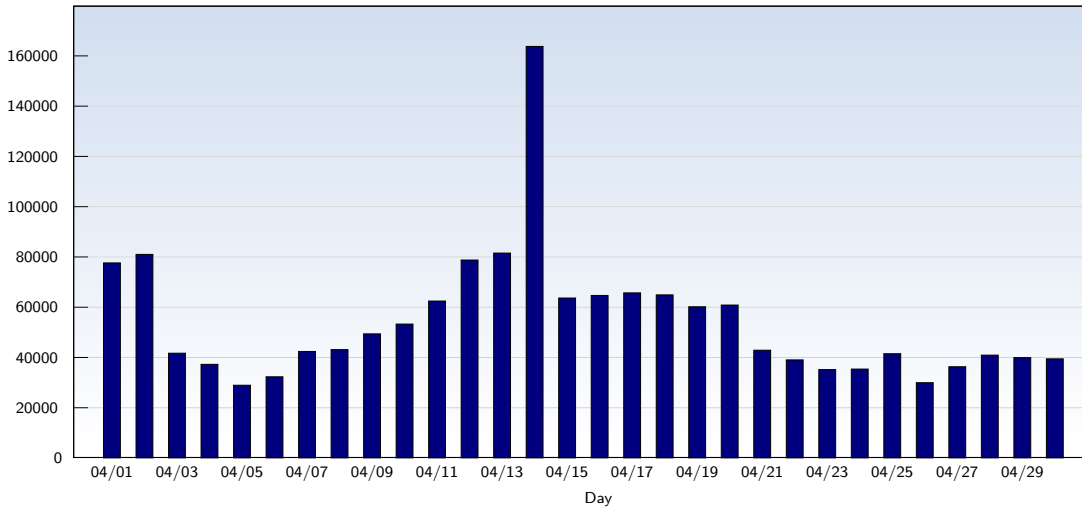

Monthly Report 04/01/2008 - 04/30/2008

For all domains and subdomains

Page Views

Date	Amount
Tuesday 04/01/2008	77678
Wednesday 04/02/2008	81067
Thursday 04/03/2008	41754
Friday 04/04/2008	37321
Saturday 04/05/2008	29015
Sunday 04/06/2008	32369
Monday 04/07/2008	42454
Tuesday 04/08/2008	43183
Wednesday 04/09/2008	49445
Thursday 04/10/2008	53349
Friday 04/11/2008	62513
Saturday 04/12/2008	78824
Sunday 04/13/2008	81598
Monday 04/14/2008	163811
Tuesday 04/15/2008	63719

Date	Amount
Wednesday 04/16/2008	64730
Thursday 04/17/2008	65757
Friday 04/18/2008	64961
Saturday 04/19/2008	60227
Sunday 04/20/2008	60922
Monday 04/21/2008	42949
Tuesday 04/22/2008	39095
Wednesday 04/23/2008	35235
Thursday 04/24/2008	35447
Friday 04/25/2008	41544
Saturday 04/26/2008	30024
Sunday 04/27/2008	36368
Monday 04/28/2008	40990
Tuesday 04/29/2008	40005
Wednesday 04/30/2008	39508
Total	1635862

These statistics show all successful page views (also known as page impressions) and the time they were made. Only fully loaded pages are counted. Individual images and components are not included.