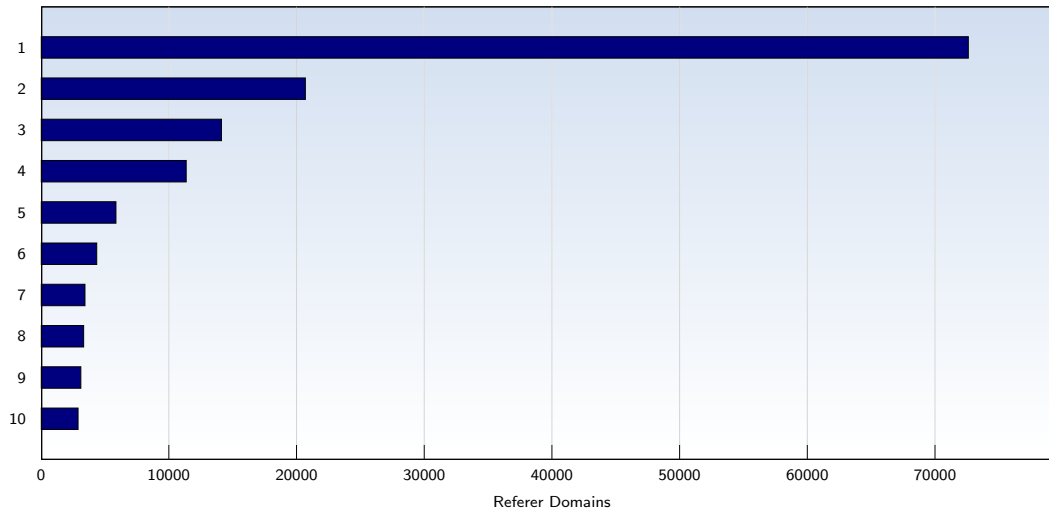

Top 10 Referer Domains

Rank	Domain	Amount	%
1	google.com	72618	15
2	yahoo.com	20701	4
3	google.co.in	14130	3
4	google.co.uk	11369	2
5	google.ca	5868	1
6	google.com.au	4363	0
7	google.com.pk	3442	0
8	hobbyprojects.com	3340	0
9	live.com	3119	0
10	google.co.id	2901	0
	Total	234805	

234805 out of 465087 visits contained a referer that could be evaluated. This analysis shows domains referring to your site. Subpages are summarized under the main domain.