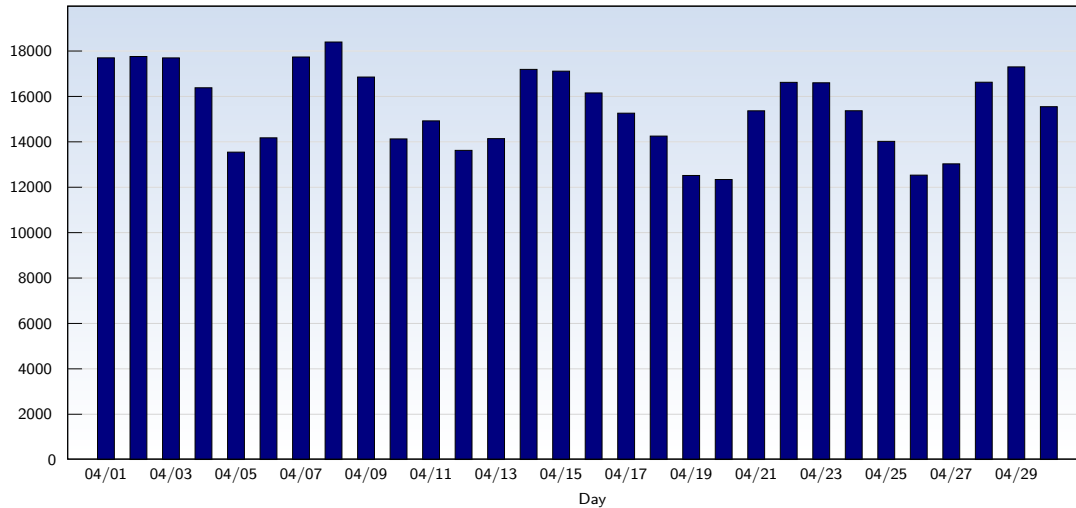

## Unique Visits

Date	Amount
Tuesday 04/01/2008	17705
Wednesday 04/02/2008	17764
Thursday 04/03/2008	17703
Friday 04/04/2008	16387
Saturday 04/05/2008	13552
Sunday 04/06/2008	14182
Monday 04/07/2008	17743
Tuesday 04/08/2008	18403
Wednesday 04/09/2008	16860
Thursday 04/10/2008	14134
Friday 04/11/2008	14929
Saturday 04/12/2008	13630
Sunday 04/13/2008	14147
Monday 04/14/2008	17197
Tuesday 04/15/2008	17119

Date	Amount
Wednesday 04/16/2008	16160
Thursday 04/17/2008	15268
Friday 04/18/2008	14259
Saturday 04/19/2008	12524
Sunday 04/20/2008	12346
Monday 04/21/2008	15372
Tuesday 04/22/2008	16626
Wednesday 04/23/2008	16607
Thursday 04/24/2008	15375
Friday 04/25/2008	14027
Saturday 04/26/2008	12539
Sunday 04/27/2008	13036
Monday 04/28/2008	16632
Tuesday 04/29/2008	17307
Wednesday 04/30/2008	15554
<b>Total</b>	<b>465087</b>

This analysis summarizes multiple page impressions of an individual visitor into unique visits. A visitor is counted as an unique visit when requesting at least one page. If more than 30 minutes have elapsed since the first page impression, further requests will be counted as a new unique visit.