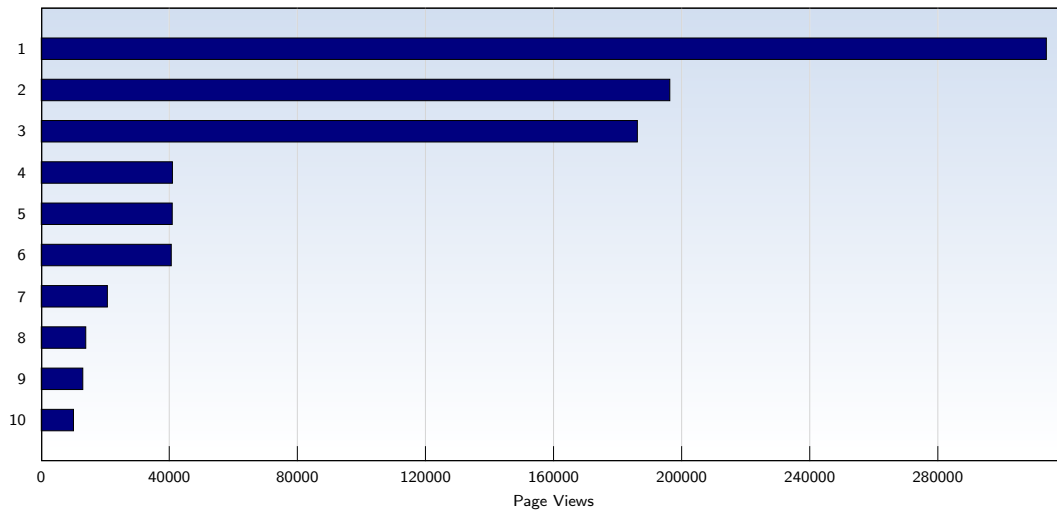

Top 10 Popular Pages

Rank	Page	Amount	%
1	discovercircuits.com/forum/showthreaded.php	313919	19
2	discovercircuits.com/forum/showprofile.php	196341	12
3	discovercircuits.com/forum/showflat.php	186214	11
4	discovercircuits.com/list.htm	41038	2
5	discovercircuits.com/	40973	2
6	discovercircuits.com/forum/printthread.php	40668	2
7	discovercircuits.com/forum/postlist.php	20723	1
8	discovercircuits.com/robots.txt	13975	0
9	discovercircuits.com/A/a-audioamp.htm	13047	0
10	discovercircuits.com/DJ-Circuits/daj-main.htm	10144	0
	Total	1635862	

These statistics show you the most frequently called pages.